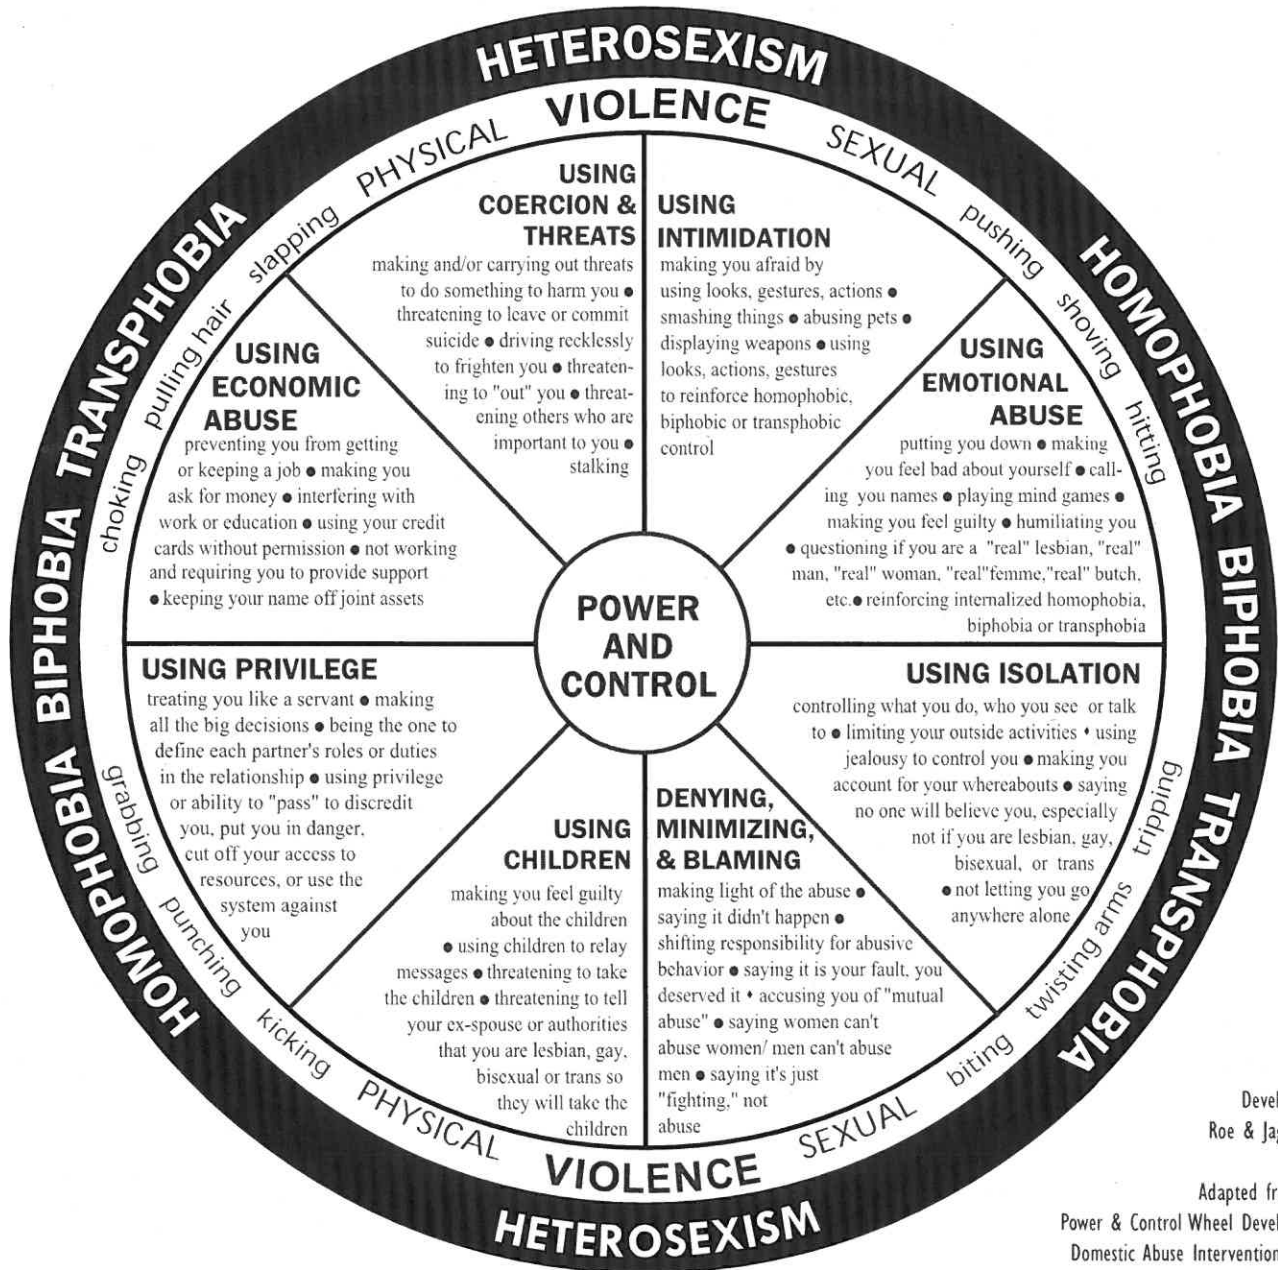

Power and Control Wheel for Lesbian, Gay, Bisexual and Trans Relationships

Developed by
Roe & Jagodinsky

Adapted from the
Power & Control Wheel Developed by
Domestic Abuse Intervention Project
206 West Forth Street
Duluth, MN 55806